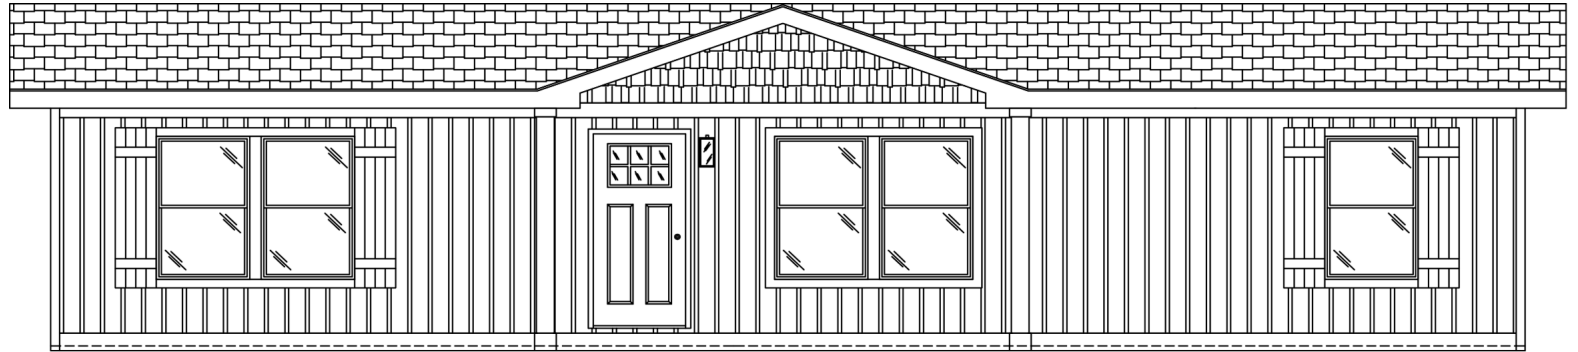

**THE ANNIVERSARY
SERIES**

The Anniversary

2848

27' x 48'

DIMENSIONS

1,280 sf

LIVING SPACE

3

BEDROOMS

2

BATHROOMS

OVERVIEW

250th Anniversary Package - base price includes home loaded with upgrades including Palisade Tiled Shower, SS Samsung Appliance Package, Matte black faucets, 42" Tall hardwood cabinets, 5 1/2" base board molding all at one special price.

Heritage Home Center

(425) 353-5464

or **Request Firm Quote**

EMAIL US

02 FRONT ELEVATION

FRONT SIDEWALL

REAR SIDEWALL

FRONT ENDWALL